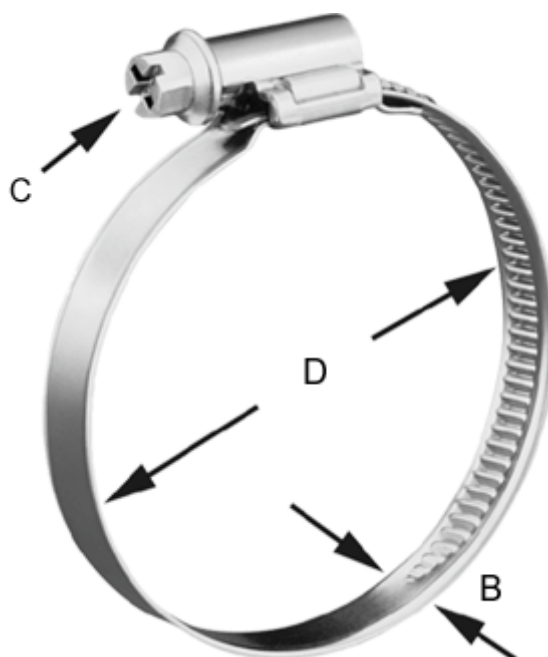

Article number: 021366703150

Description: Worm Drive Hose Clip
TORRO 140-160/12 C7 W3

Measures

C (screw type) = C7 - 7mm

Diameter D = 140-160

Width B = 12.0